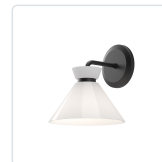

alora mood

P. 1.855.855.8926

CANADA: 19054 28TH Avenue Surrey - BC V3Z 6M3

USA: 3035 E. Lone Mountain Rd - Las Vegas, NV, 89081

HALSTON WV470108

FIXTURE DIMENSIONS	W8" x H8-3/4" x E8-5/8"
HEIGHT FROM CENTER	6-1/2"
EXTENSION	8-5/8"
LAMP TYPE	E12
MAX WATTAGE	40W
BULB QTY	1
BULBS INCLUDED	No
VOLTAGE	120V
GLASS DETAILS	Glossy Opal Glass
MATERIAL	Glass; Steel;
INSTALL OPTIONS	Up/Down; Wall;
LOCATION	Damp
CANOPY DIMENSIONS	D4-5/8" x H1"
PAINT FINISH	BG01; MB01;

[D - Diameter, L - Length, W - Width, H - Height, E - Extension]

AVAILABLE FINISHES:

WV470108BGGO

Brushed

Gold/Glossy Opal
Glass

WV470108MBGO

Glossy Opal

Glass/Matte Black