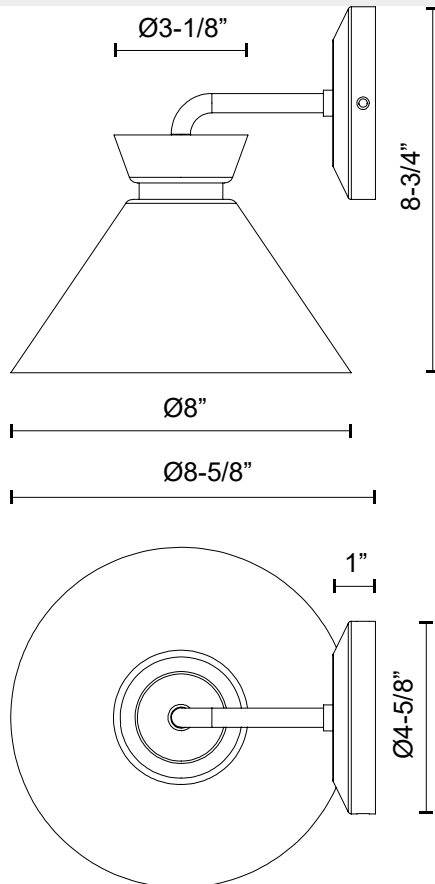

alora mood

P. 1.855.855.8926

CANADA: 19054 28TH Avenue Surrey - BC V3Z 6M3

USA: 3035 E. Lone Mountain Rd - Las Vegas, NV, 89081

HALSTON WV470108

FIXTURE DIMENSIONS	W8" x H8-3/4" x E8-5/8"
HEIGHT FROM CENTER	6-1/2"
EXTENSION	8-5/8"
LAMP TYPE	E12
MAX WATTAGE	40W
BULB QTY	1
BULBS INCLUDED	No
VOLTAGE	120V
GLASS DETAILS	Glossy Opal Glass
MATERIAL	Glass; Steel;
INSTALL OPTIONS	Up/Down; Wall;
LOCATION	Damp
CANOPY DIMENSIONS	D4-5/8" x H1"
PAINT FINISH	BG01; MB01;

[D - Diameter, L - Length, W - Width, H - Height, E - Extension]

AVAILABLE FINISHES:

WV470108BGGO

Brushed

Gold/Glossy Opal
Glass

WV470108MBGO

Glossy Opal

Glass/Matte Black

*For complete warranty terms, please visit: www.aloralighting.com/warranty

WWW.ALORAMOOD.COM

© 2022 KUZCO LIGHTING. ALL RIGHTS RESERVED.